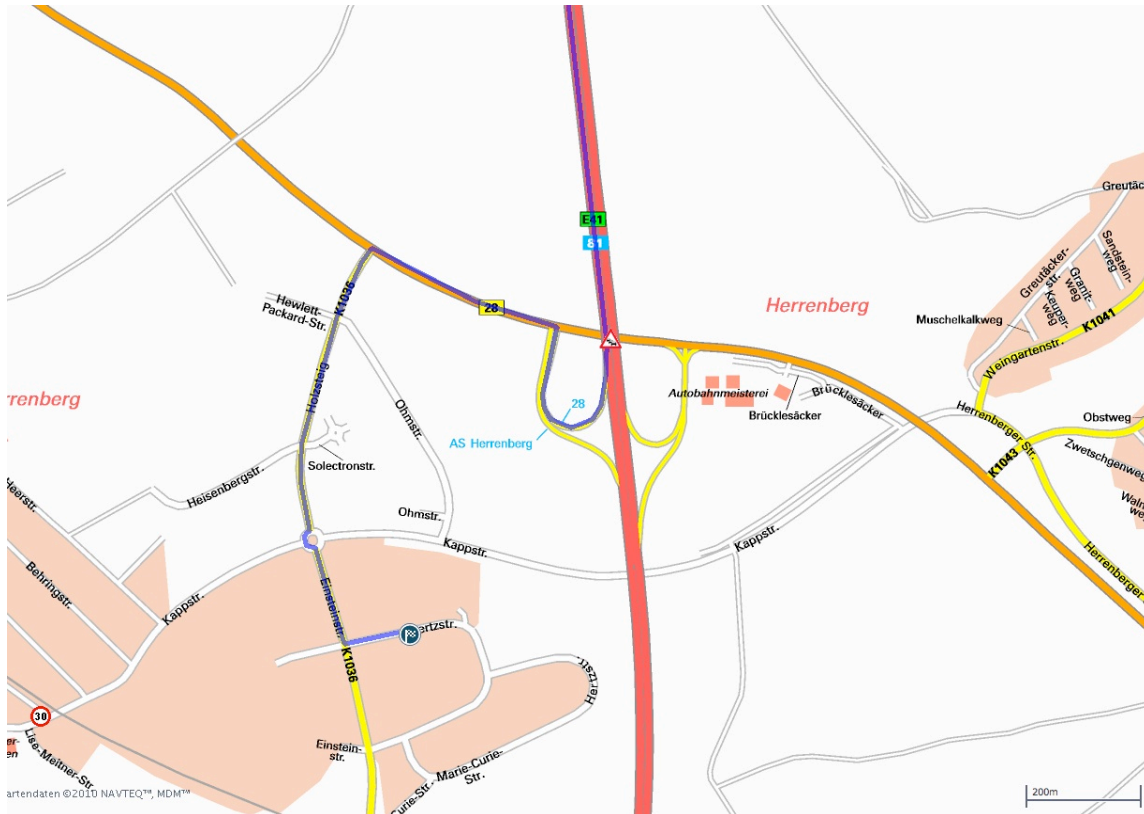

E. Epple & Co. GmbH
Hertzstr. 8
D - 71083 Herrenberg

The way to the company

Nr.	Description
1.	A81 from Stuttgart – Direction Singen or Singen Direction Stuttgart Exit Herrenberg
2.	 Turn left onto B28 direction Herrenberg
3.	 Turn left at the next possibility onto „Hohensteig“
4.	 At the roundabout, take the 2nd exit onto „Einsteinstreet“
5.	  Turn left at the next possibility onto „Hertzstreet“ The destination is at the right side